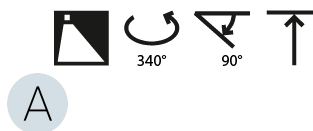

GENERAL

Series: Centriq
Subseries: Centriq Wallwash
Brand: Prolicht
Division: Architectural
Mounting Type: Track
Mounting Location: Ceiling
Subcategory: Spots

PHYSICAL

Shape: Cylinder
Diameter (mm): 125
Diameter (in): 4 ¹⁵/₁₆
Length (mm): 235
Length (in): 9 ¹/₄
Height (mm): 165
Height (in): 6 ¹/₂
Light Distribution: Adjustable / Asymmetric
Fixture Finish: SSR / BKV / CWI / CRY / HAB / UFT / ITA / RUA / FTG / MYG / LOD / PUS / FRO / FUP / KIA / POP / BLS / SPG / MEY / GOH / GUM / CHC / COM / ABZ / JAG / OBR / MOS / ROR
Fixture Material: Aluminum

ELECTRICAL

Lamp Type: LED (Zhaga Standard)
Input Wattage (W): 37.1
Total Output Wattage (W): 34
Dimming: Tri-Mode (Non-Dimming and Phase Dimming (120Vac only) and 0-10V Dimming)
Driver Included: Yes
Driver Location: Integrated
Driver Type: Constant Current - Universal
Driver Class: Class 2
Input Voltage (V): 120 - 277
Constant Current (MA): 1050

LED

Number of LEDs: 1
Color Temperature (°K): 2700 / 3000 / 3500 / 4000
Max. Delivered Lumen (lm): 2840 / 2950 / 3048 / 3110
CRI: >90 CRI
Efficiency (%): 85
Lamp Life (hrs): 50000

OPTICAL

Reflector: Multi-faceted
Adjustability: Rotational 340°; Tilt 90°

RATINGS AND CERTIFICATIONS

Certified By: Certified for North American Standards
IP rating: IP20